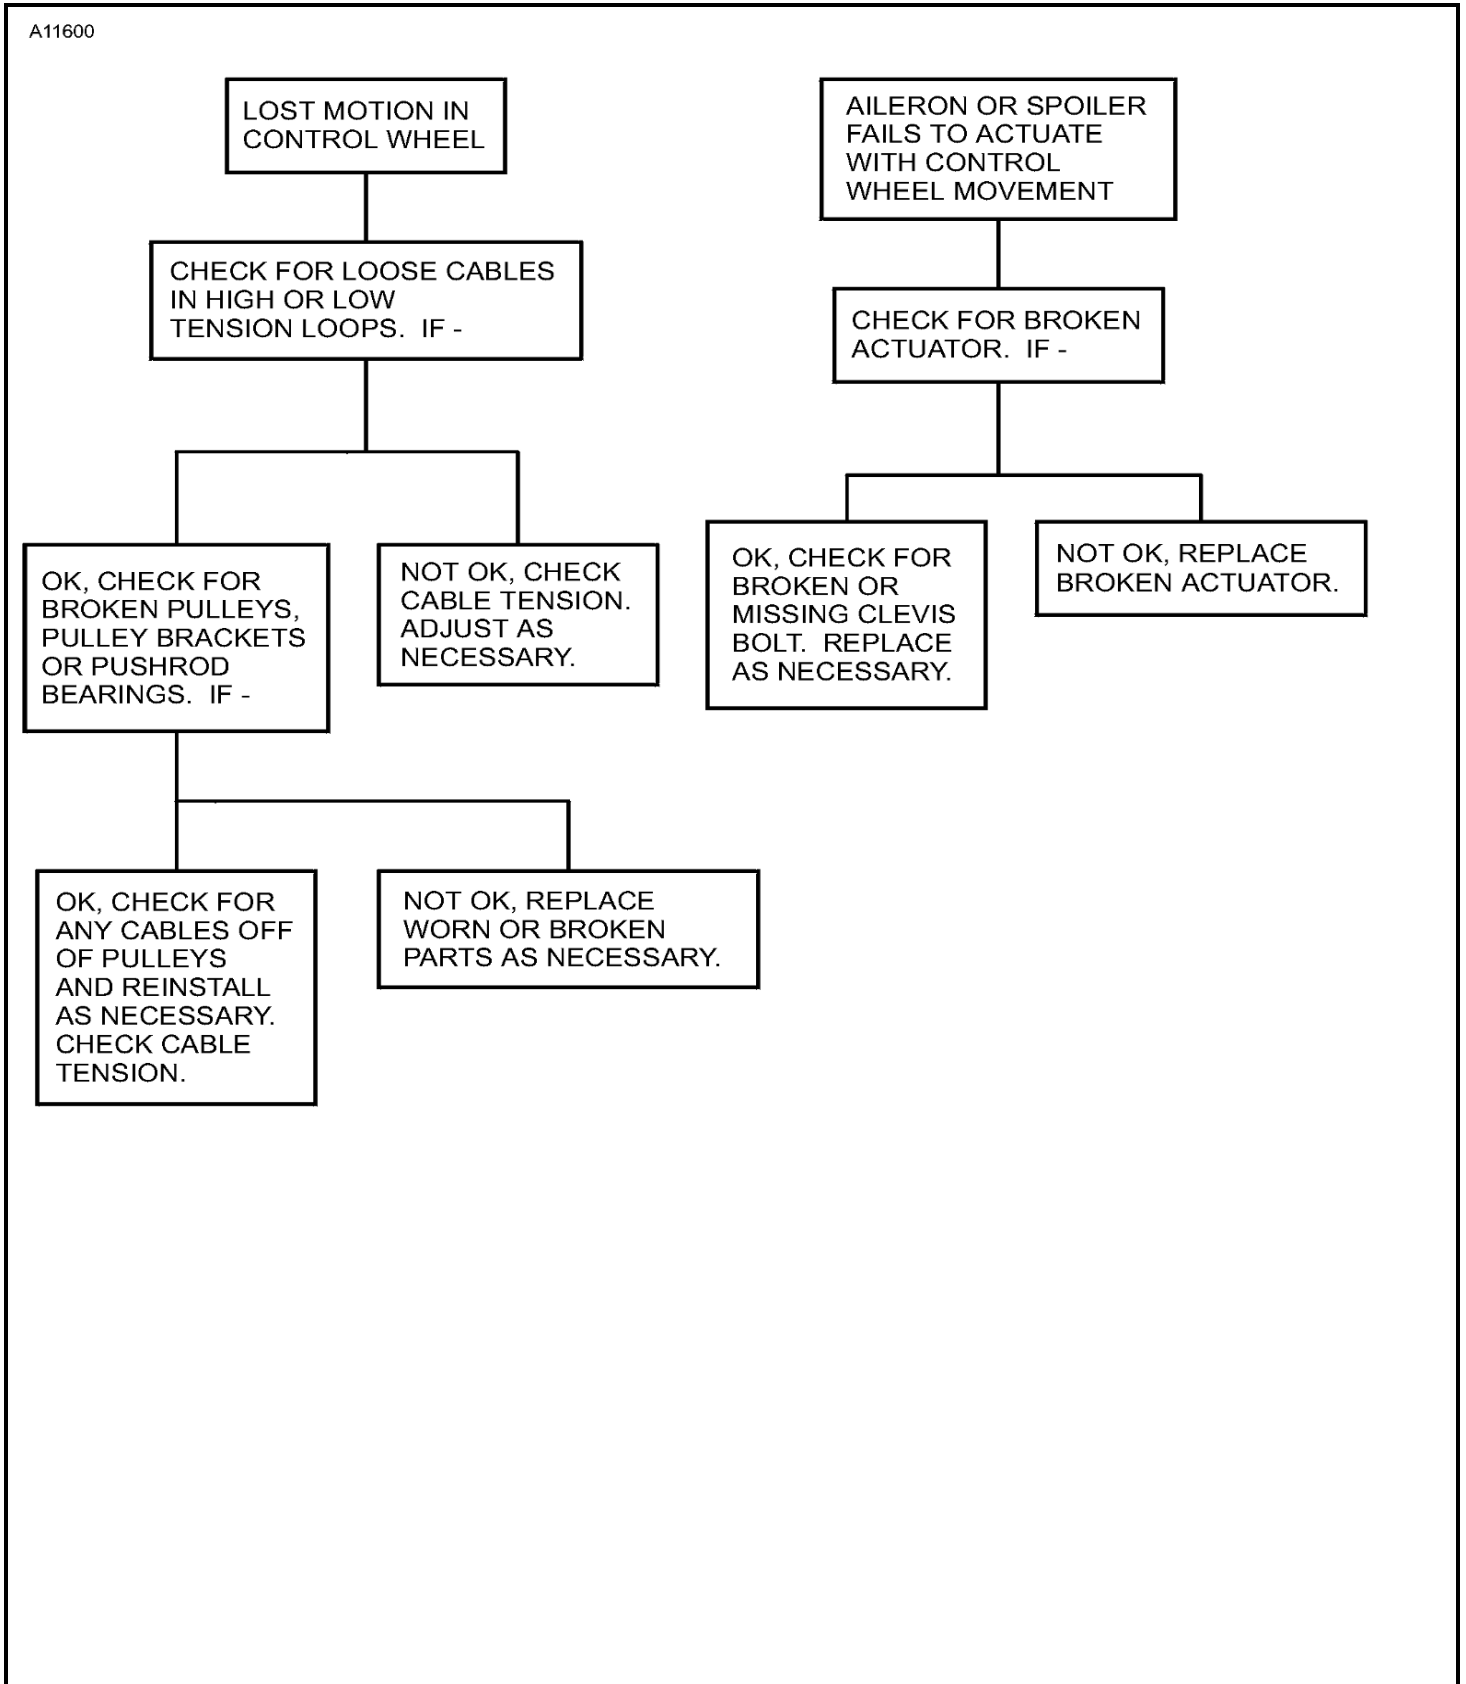

AILERON AND SPOILER SYSTEM - TROUBLESHOOTING

1. General

- A. A troubleshooting chart has been developed to aid the maintenance technician in system understanding. Refer to Figure 101.

Figure 101 : Sheet 1 : Aileron and Control System Troubleshooting Chart

Figure 101 : Sheet 2 : Aileron and Control System Troubleshooting Chart